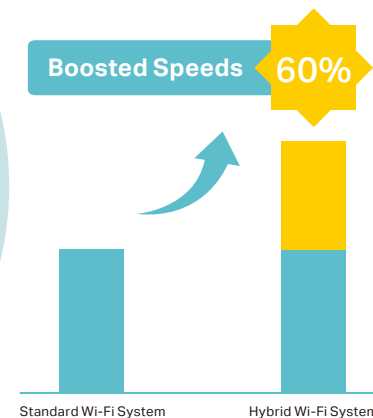

Highlights

Fast. Stable. Everywhere.

Deco is the simplest way to guarantee a strong Wi-Fi signal for an army of devices in every corner of your home. Powerline and wireless connections work together to link Deco units, providing even faster network speeds and truly seamless coverage. Setup couldn't be easier with the Deco app there to walk you through every step.

Works Through Walls

Powerline technology uses your home's electrical wiring to create stronger connections between Deco units, reducing the impact of walls and other obstacles on signal.

Wi-Fi Dead-Zone Killer

Eliminate weak signal areas with whole home Wi-Fi. No more searching around for a stable connection.

TP-Link HomeCare™

HomeCare ensures every device on your network remains protected, with a threat database updated live by Trend Micro™.

Powerful parental controls can limit online time and block inappropriate content according to unique profiles created for each family member.

TP-Link Mesh Technology

Decos work together to form one unified Wi-Fi network. Walk through your home and stay connected with the fastest possible speeds thanks to Deco's seamless coverage, powered by TP-Link Mesh Technology.

Wi-Fi + Powerline Hybrid Bandwidth

Deco P7 combines dual-band Wi-Fi and powerline connections to transmit data between Deco units. Network speed is boosted by up to 60% compared with those only using Wi-Fi signal.