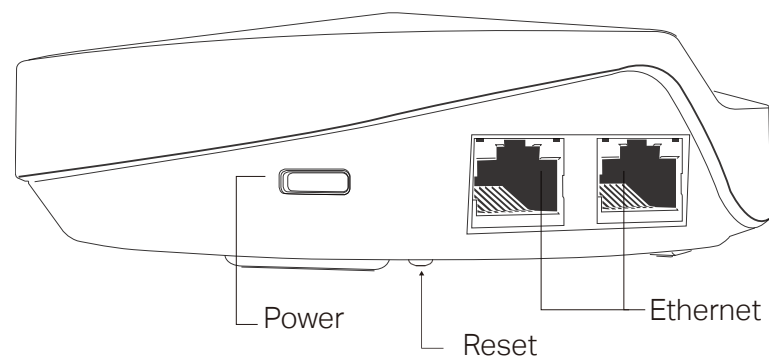

Specifications

Hardware

- Ports: 2 LAN/WAN Gigabit Ethernet Ports, 1 USB Type-C Port
- Buttons: 1 Reset button on the underside
- LED: 1 LED
- Antenna Type: 4 internal antennas per Deco unit
- Wireless Onboarding: Bluetooth 4.2
- Flash: 32 MB
- SDRAM: 256 MB
- External Power Supply: 12 V/1.2 A
- Dimensions (Dia x H): 4.7 in. x 1.5 in. (120 mm x 38 mm)