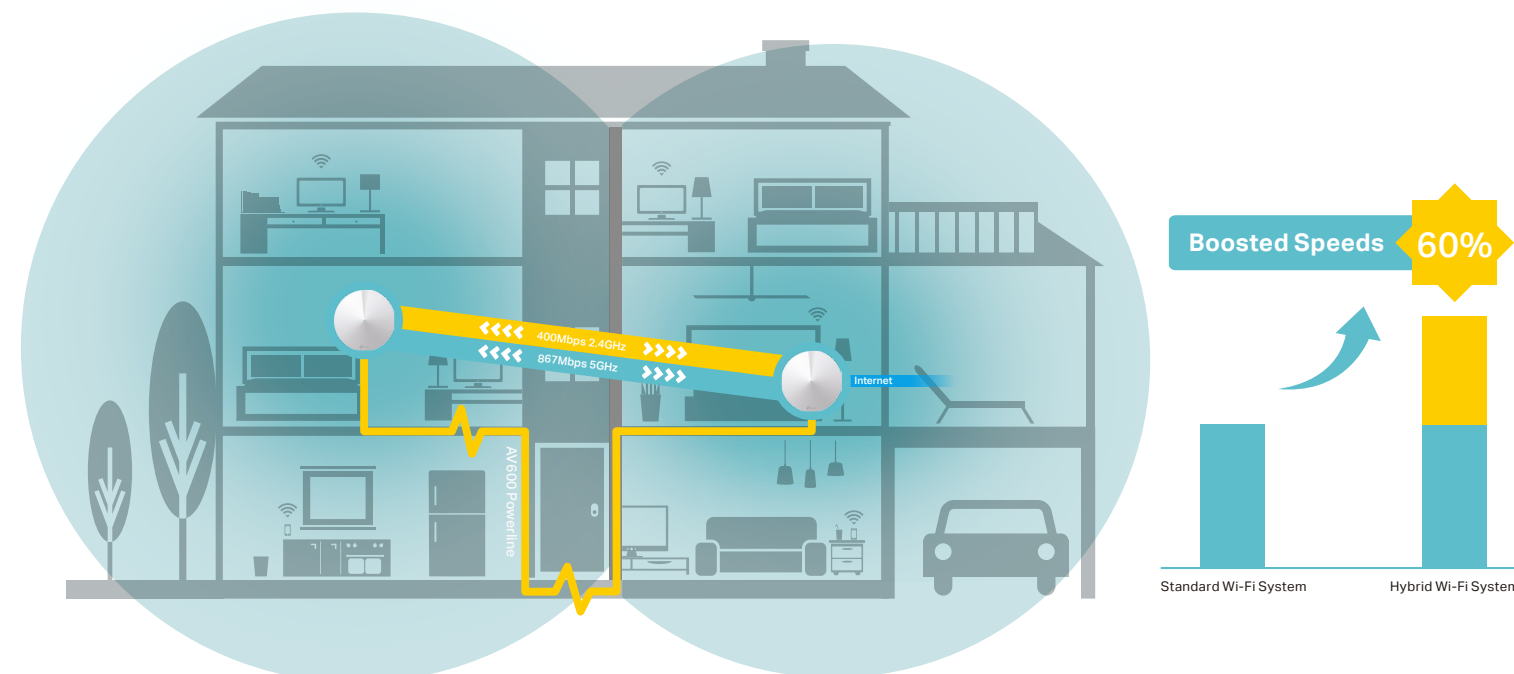

deco[™] | Whole Home Hybrid Mesh Wi-Fi System
Seamless Roaming | Parental Controls | Antivirus | Powerline

AC1300+AV600 Dual-Band Hybrid Mesh Wi-Fi System

Whole Home Coverage
without Limits*

Deco P7

* All Deco P7 should work in the same circuit. And maximum effective distance of data transmission via powerline is about 300m/980ft.

Highlights

Fast. Stable. Everywhere.

Deco is the simplest way to guarantee a strong Wi-Fi signal for an army of devices in every corner of your home. Powerline and wireless connections work together to link Deco units, providing even faster network speeds and truly seamless coverage. Setup couldn't be easier with the Deco app there to walk you through every step.

Works Through Walls

Powerline technology uses your home's electrical wiring to create stronger connections between Deco units, reducing the impact of walls and other obstacles on signal.

Wi-Fi Dead-Zone Killer